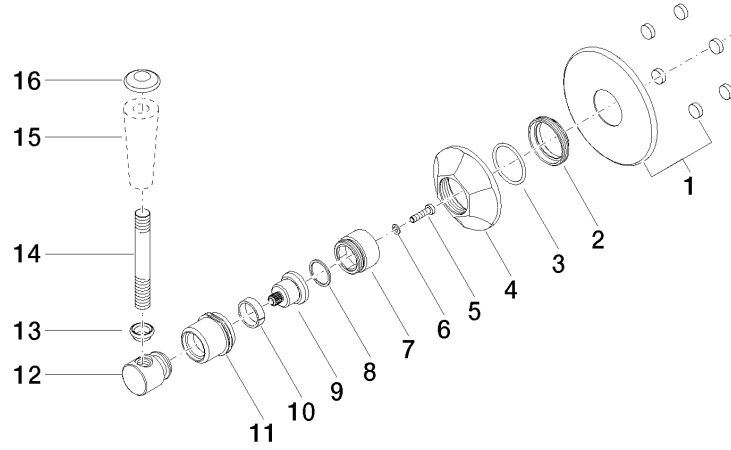

ST 060 300 2371

- rotary diverter
- rosette Ø 85 mm

Individual components of this set

You need the following components for this set

1x 36 104 371-09

1x 11 170 370-09

MADISON Concealed two- and three-way diverter - Durabronss (23kt Gold)

MADISON

ST 060 300 2371

ST 060 300 2371

- rotary diverter
- rosette Ø 85 mm

ST 060 300 2371

mm [inches]

Certificates

LGA_28456.

ST 060 300 2371

Spare parts list

No.	Item Number	Name	Quantity used	Delivery time
1	90 27 97 007 00-09	cover	1	-
Spare part can no longer be ordered, please order the replacement item				
2	09 23 10 125-00	nut	1	10
3	90 14 10 063 00 90	seal	1	2
4	09 27 37 101-09	rosette	1	40
5	09 30 30 069 90	screw	1	2
6	09 30 11 194 90	disc	1	2
7	09 18 30 007-09	sleeve	1	60
8	90 28 10 030 00 90	ring	1	2
9	09 12 12 064-09	base	1	60
10	90 14 15 021 00 90	ring	1	2
11	09 21 02 160-09	cover	1	40
12	09 20 37 101-09	handle	1	40
13	09 20 37 001-09	handle	1	40
14	09 28 22 013 90	pipe	1	2
15	11 170 370-09	MADISON Lever insert - Durabronz (23kt Gold)	1	40
16	09 30 30 062-09	screw	1	40

ST 060 300 2371

- for basin fittings

NOTE: Mixers are supplied without lever inserts.
Please order the lever inserts separately!

	Durabross (23kt Gold)	11 170 370-09
	Chrome	11 170 370-00
	Gold (23.9kt)	11 170 370-01
	Brushed Platinum	11 170 370-06
	Platinum	11 170 370-08
	white	11 170 370-12
	black	11 170 370-13
	Brushed Durabross (23kt Gold)	11 170 370-28
	Brushed Dark Platinum	11 170 370-99